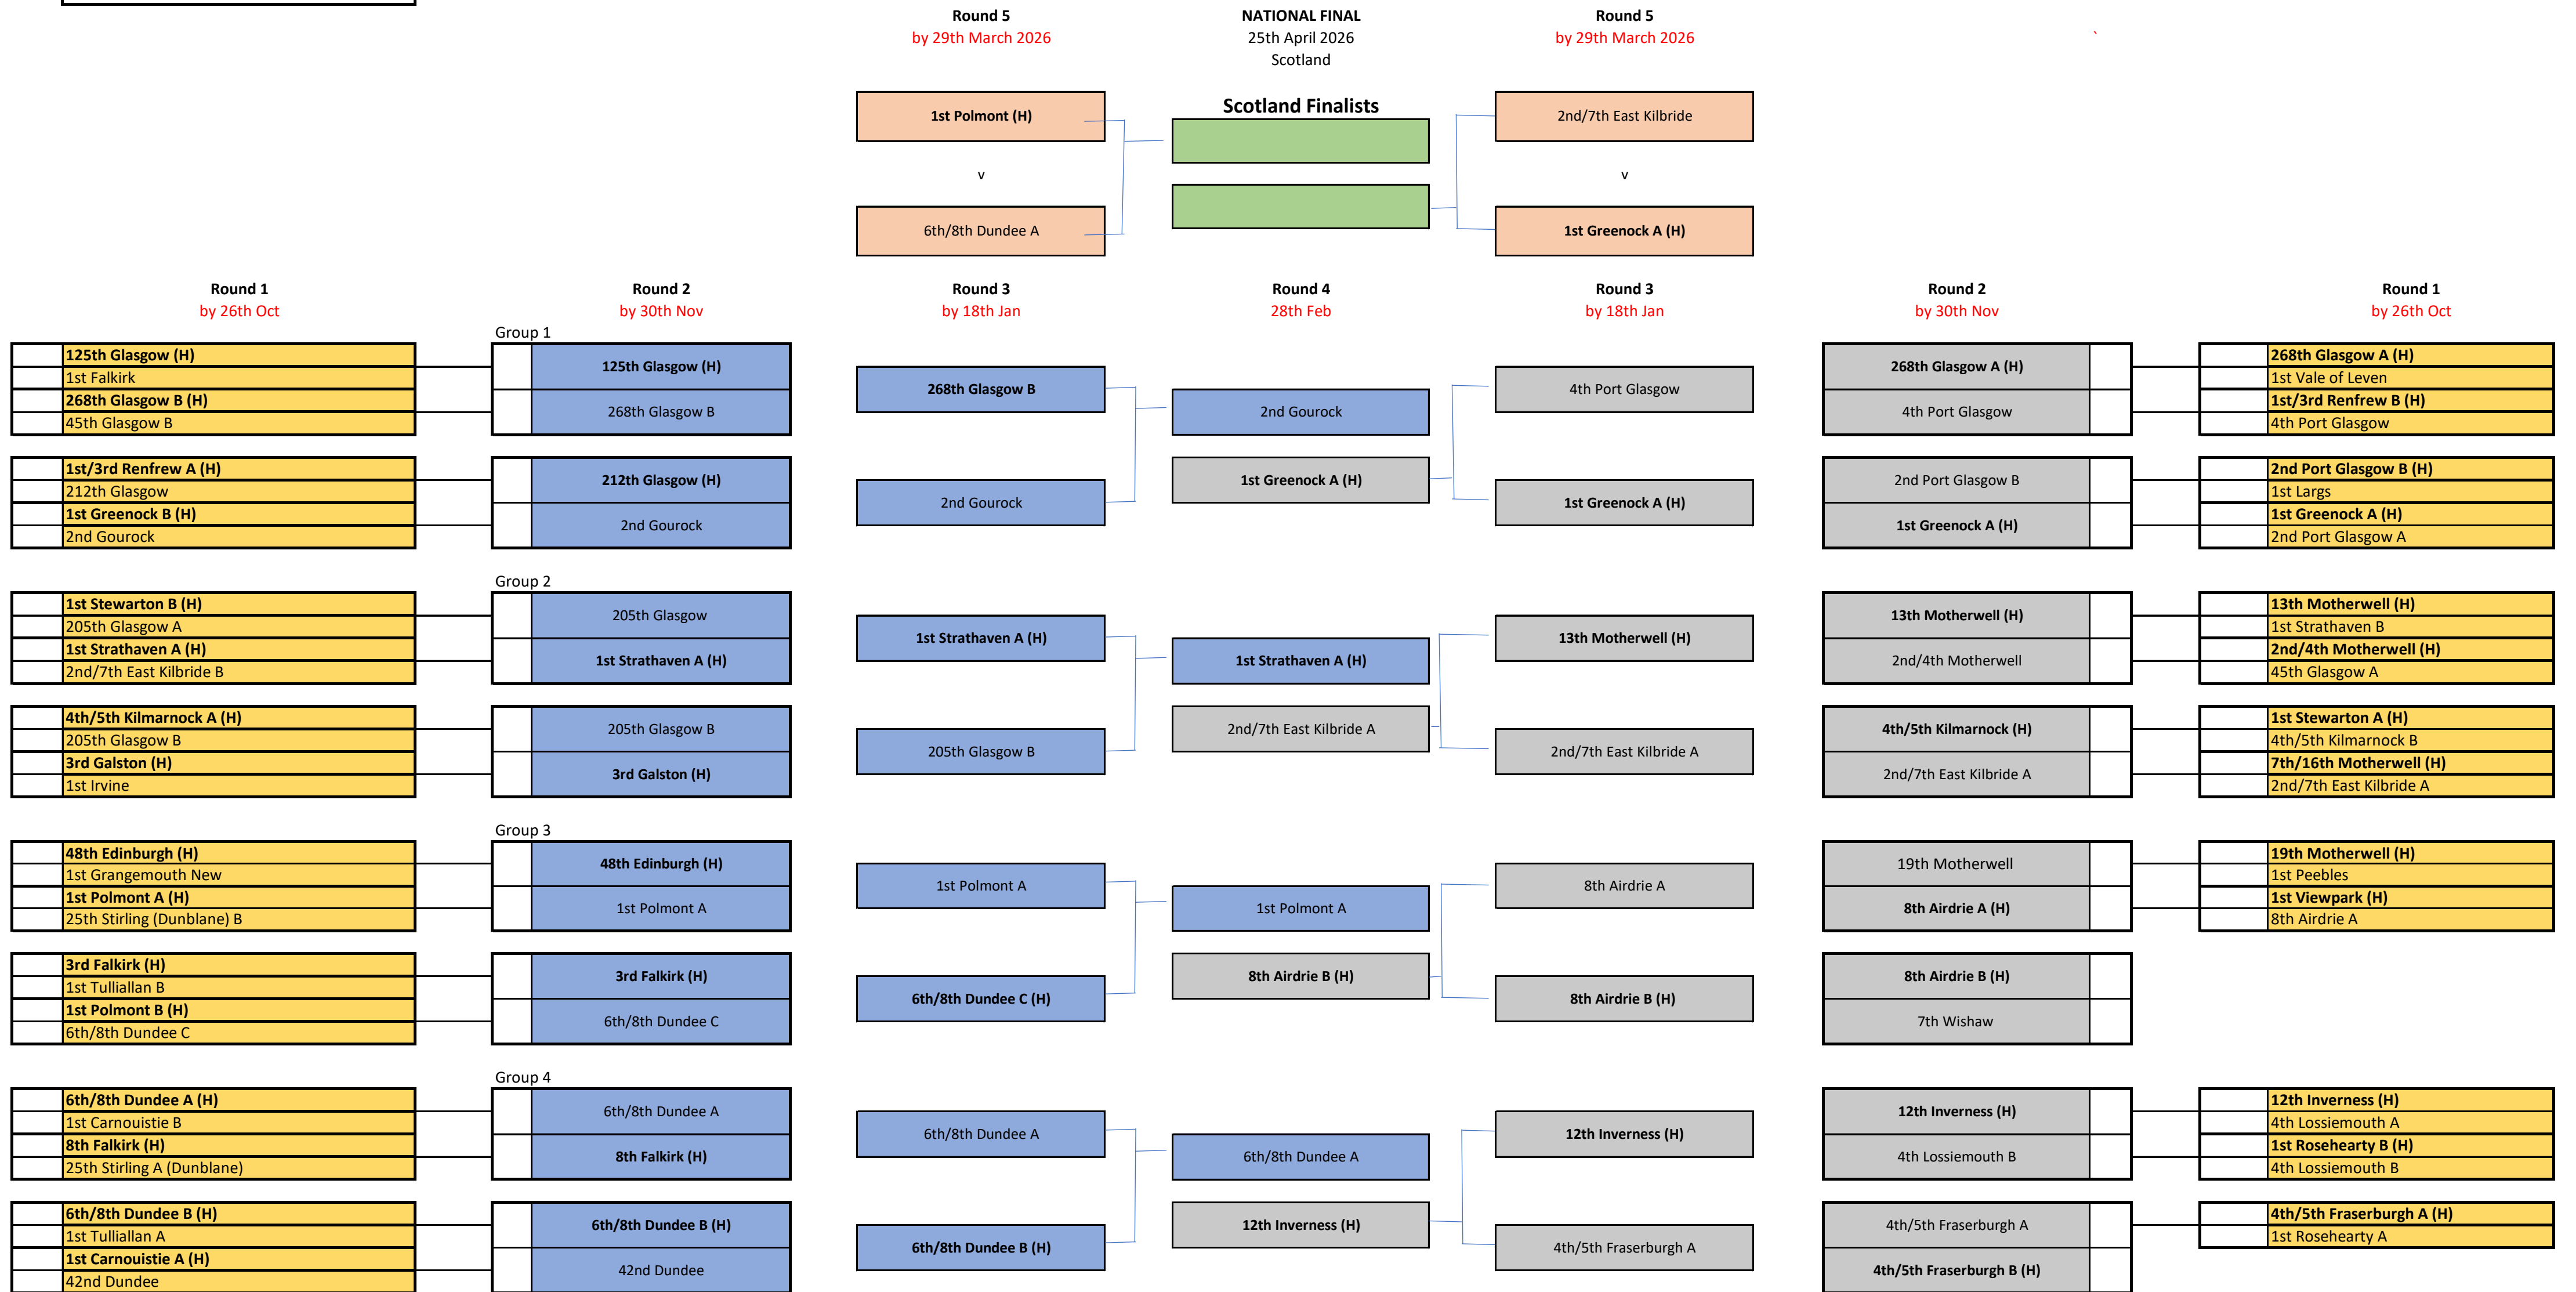

Scotland National Competitions: Fifa Draw 2025-26

Updated: 04/03/2026

Companies in bold and with (H) are nominated as HOST COMPANY
Where there is no HOST COMPANY identified this should be agreed mutually between participating Companies.