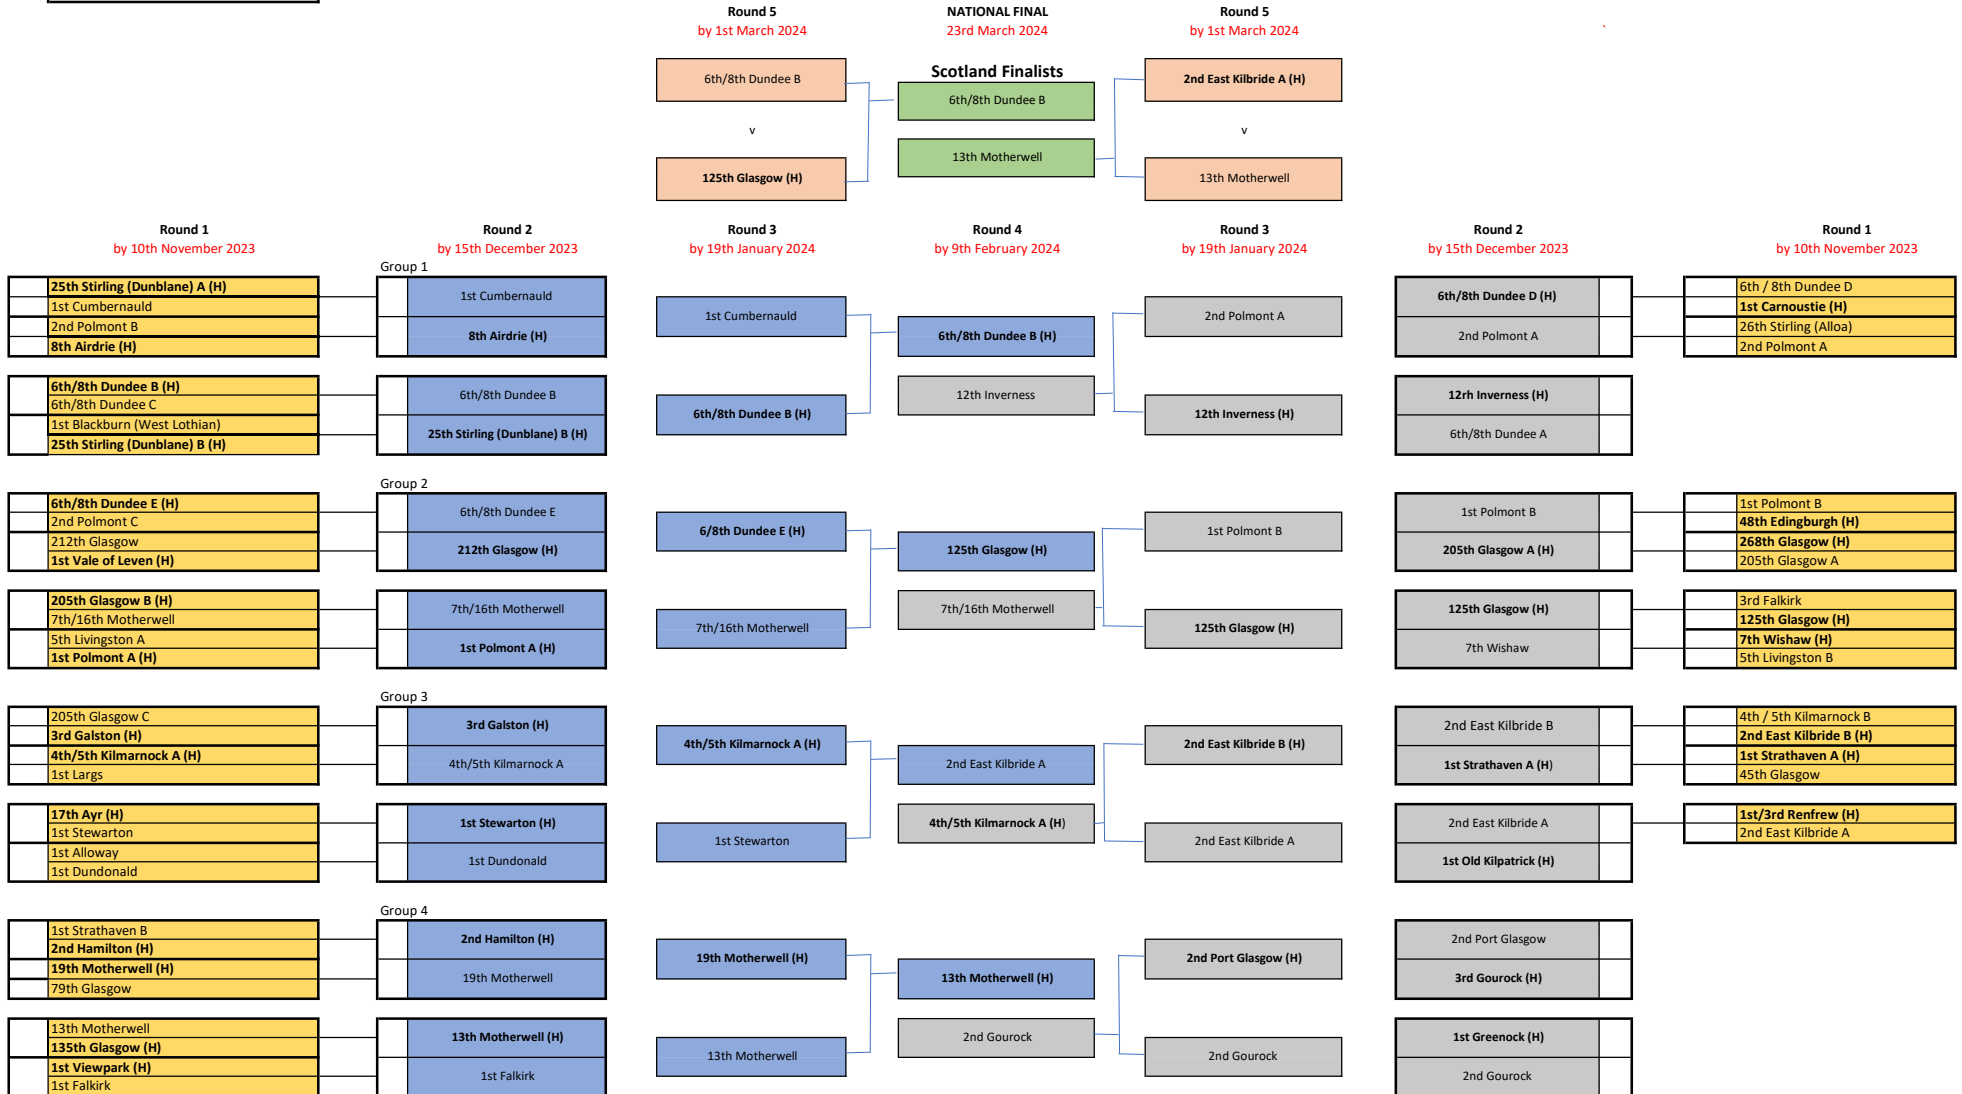

Scotland National Competitions: Fifa Draw 2023-24

Updated: 26/02/2024

Companies in bold and with (H) are nominated as HOST COMPANY
 Where there is no HOST COMPANY identified this should be agreed mutually between participating Companies.