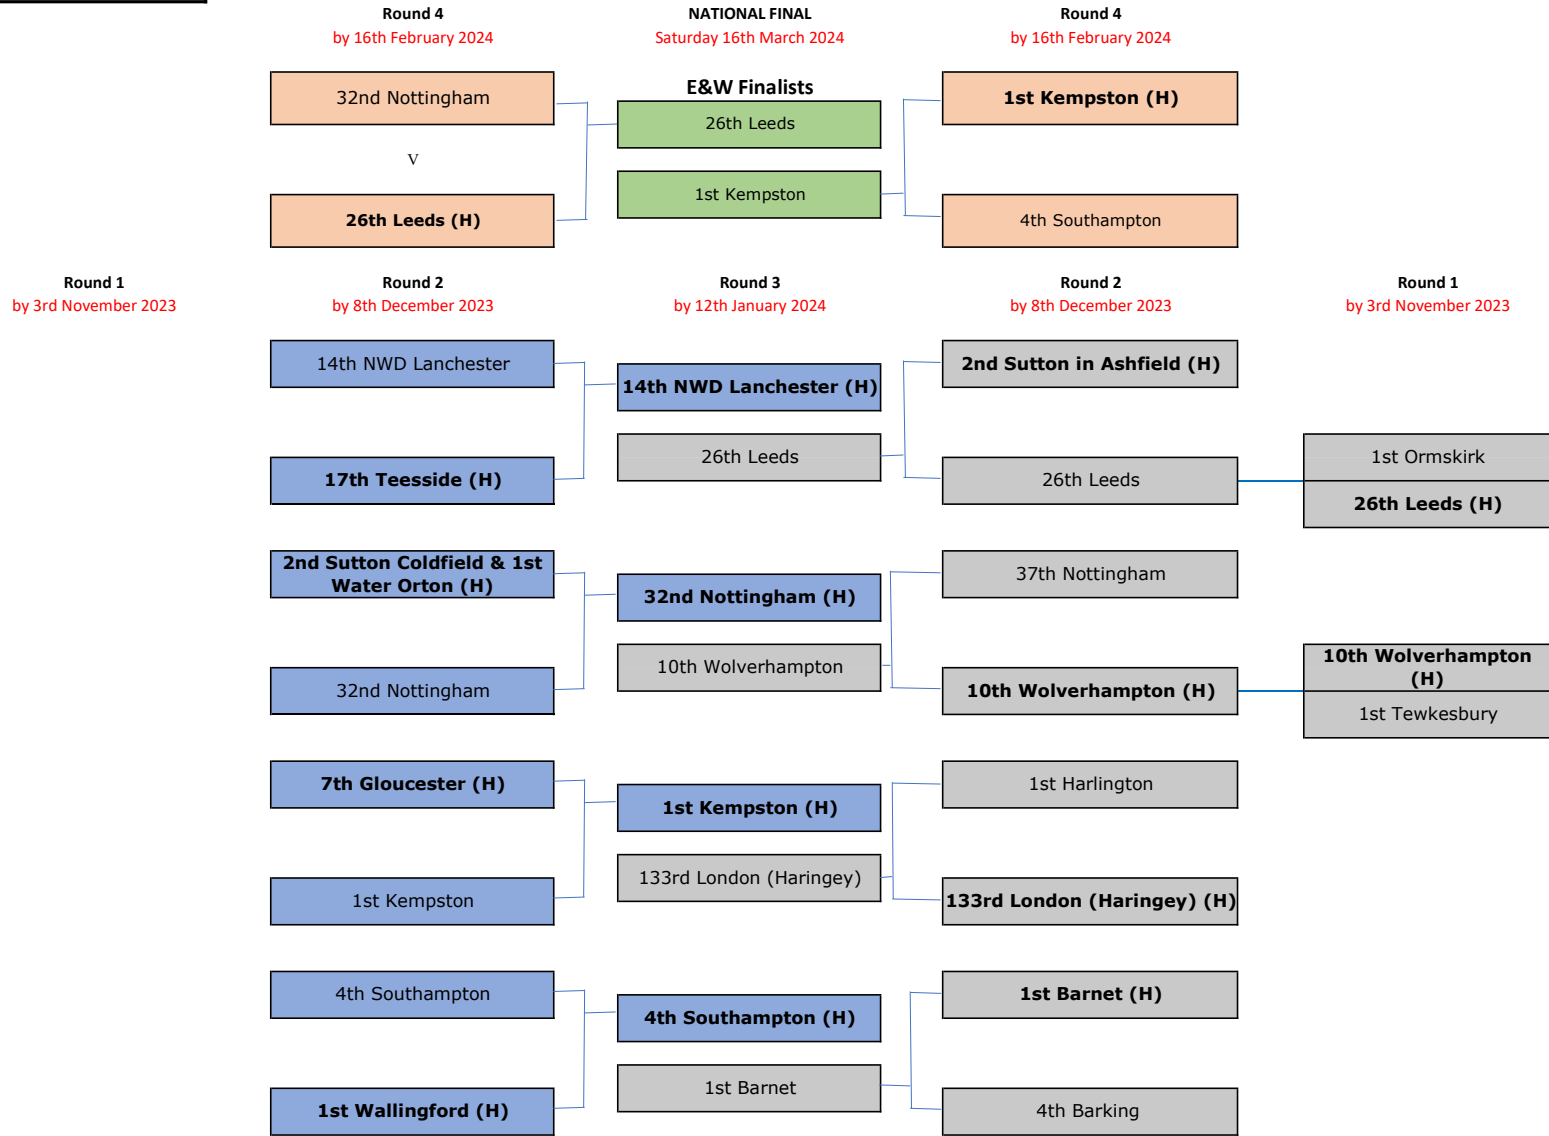

**E&W National Competitions: Table Tennis Draw 2023-24**

Updated:19/02/2024

Companies in **bold** and with **(H)** are nominated as HOST COMPANY  
 Where there is no HOST COMPANY identified this should be agreed mutually between participating Companies.