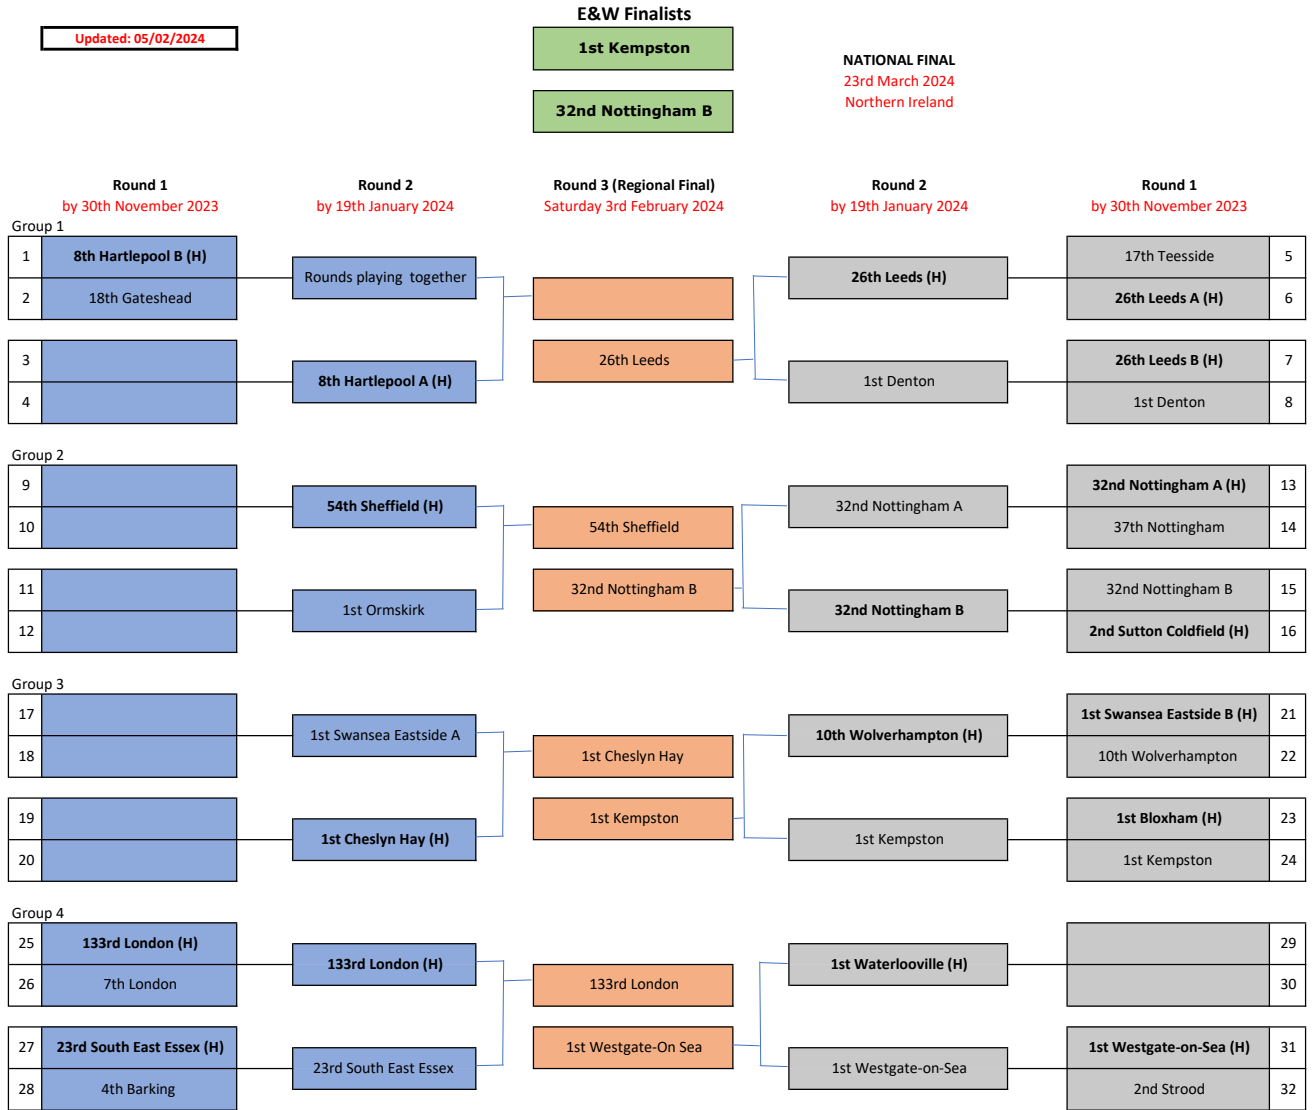

E&W National Competitions: FIFA Draw 2023-24

Companies in **bold** and with **(H)** are nominated as HOST COMPANY
 Where there is no HOST COMPANY identified (no volunteers) this should be agreed mutually between participating Companies.

Round 3 (Regional Final) - This will be held at BB Headquarters, Felden Lodge (Hemel Hempstead, HP3 0BL) on Saturday 3rd February 2024. The top two teams will progress to the National Final.