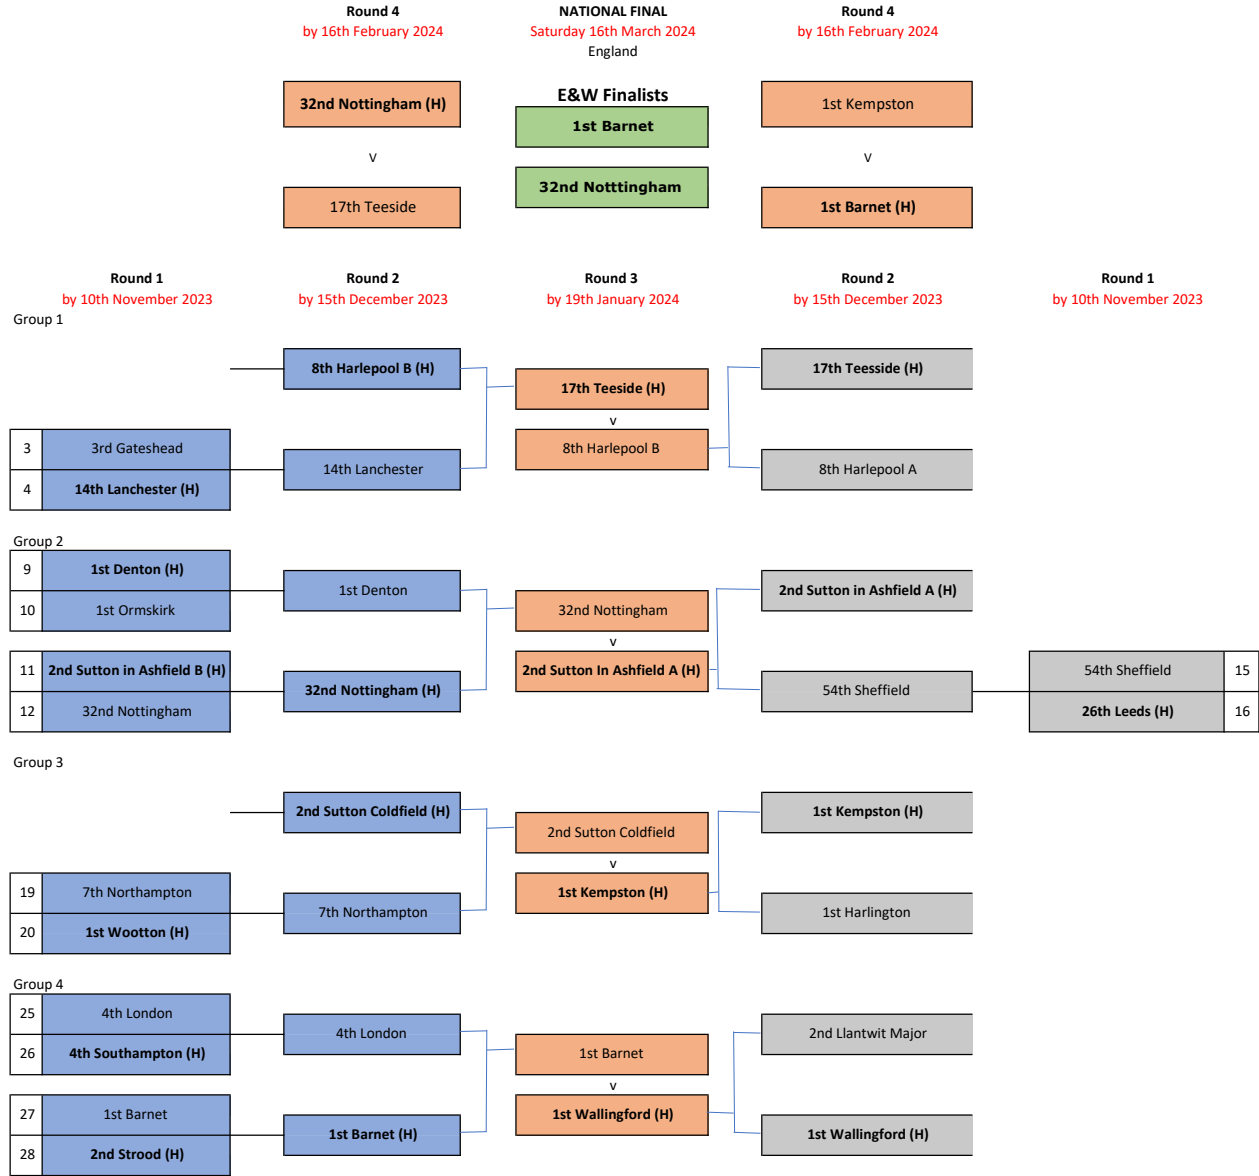

E&W National Competitions: Chess Draw 2023-24

Updated: 06/02/2024

Companies in **bold** and with **(H)** are nominated as HOST COMPANY
Where there is no HOST COMPANY identified this should be agreed mutually between participating Companies.