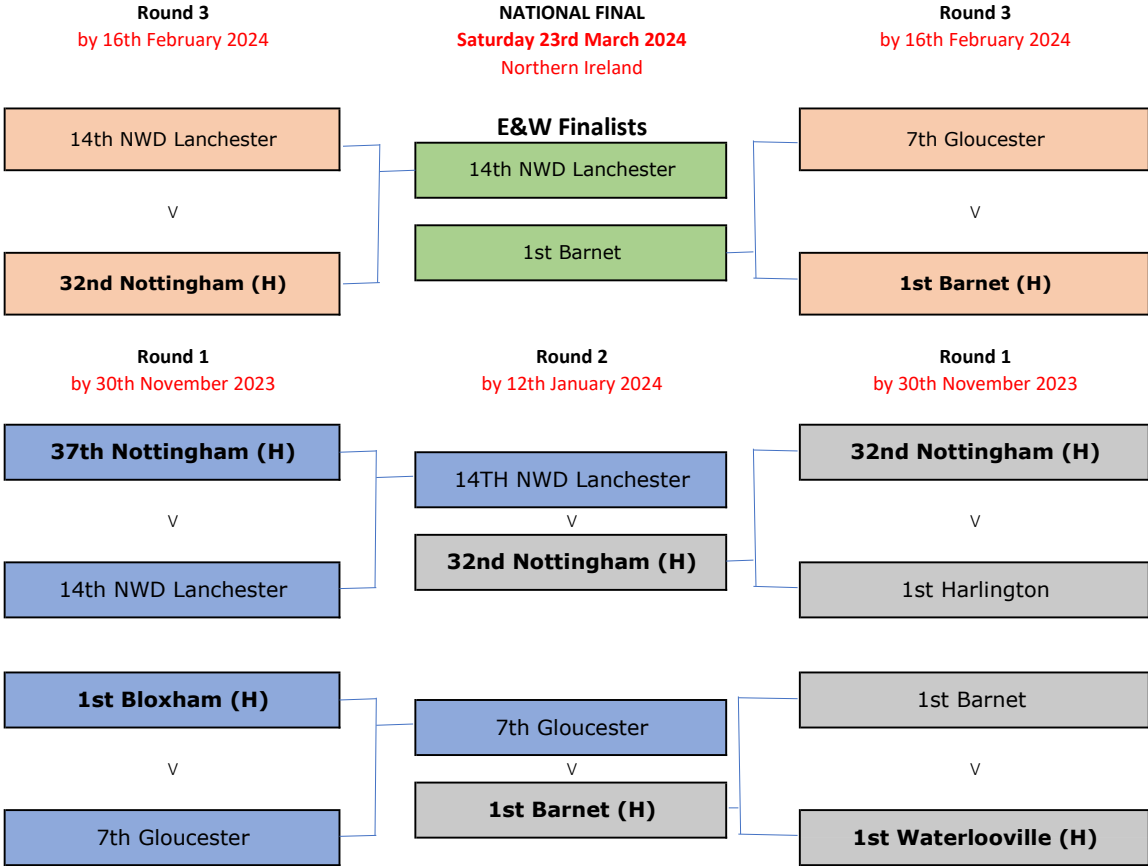

E&W National Competitions: Badminton Draw 2023-24

Updated: 29/01/2024

Companies in **bold** and with **(H)** are nominated as HOST COMPANY
 Where there is no HOST COMPANY identified this should be agreed mutually between participating Companies.