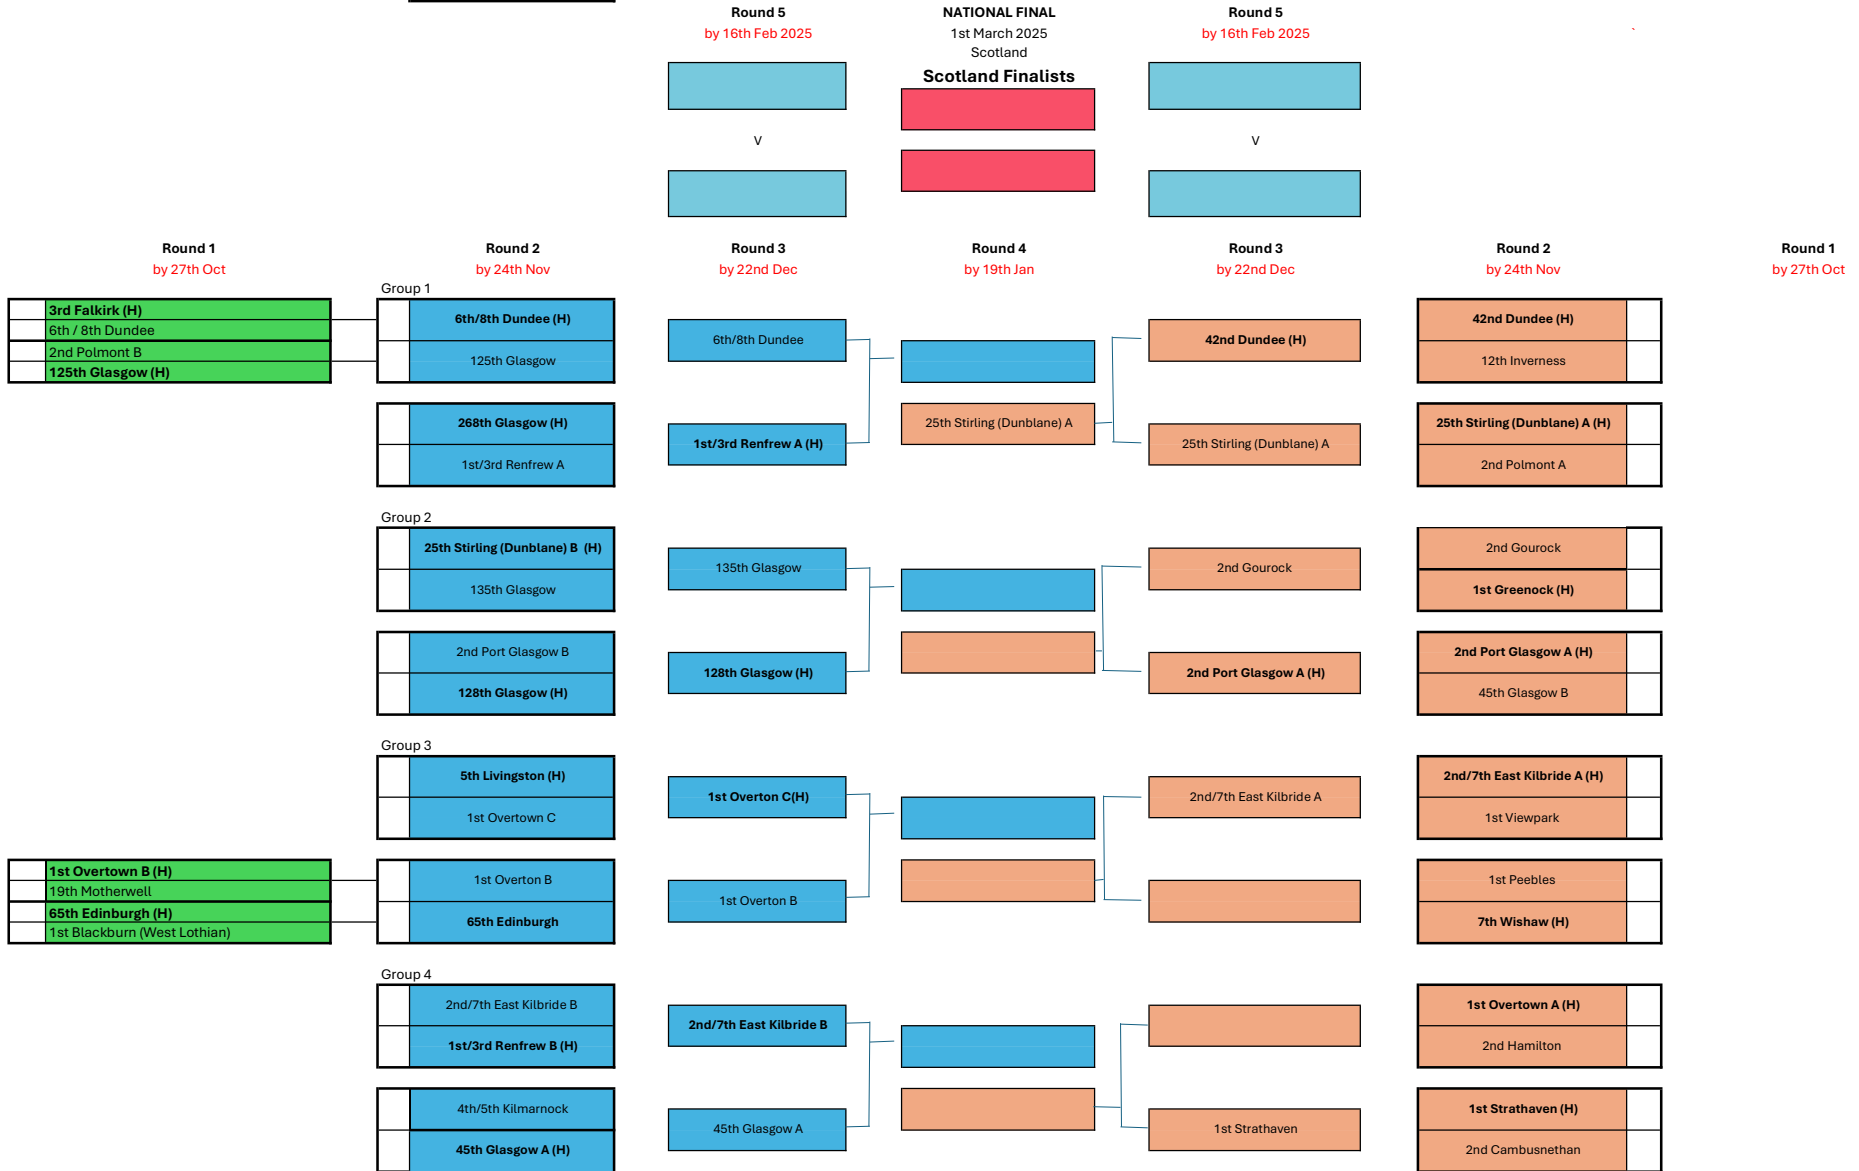

SCOTLAND National Competitions: Table Tennis Draw 2024-25

Updated: 20/11/2024

Companies in **bold** and with **(H)** are nominated as HOST COMPANY
Where there is no HOST COMPANY identified this should be agreed mutually between participating Companies.