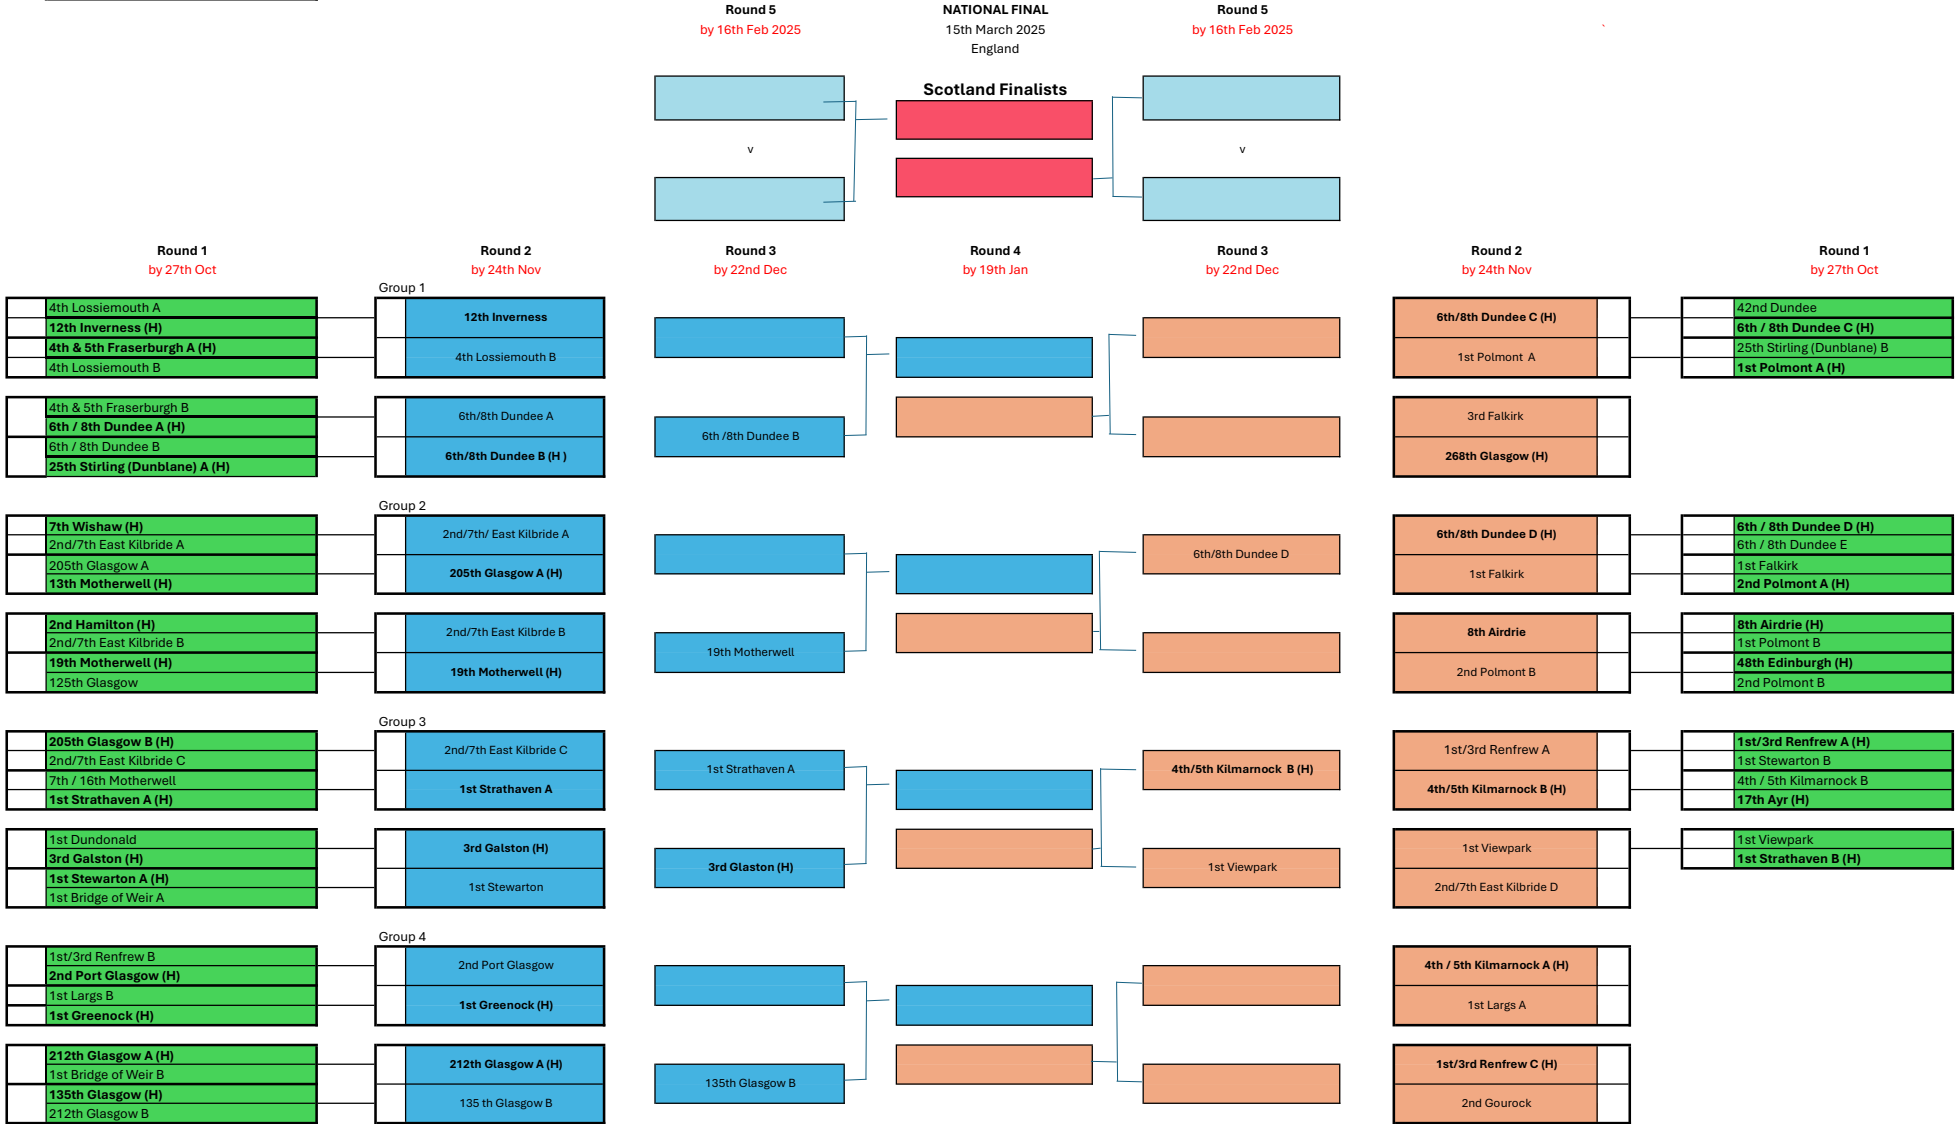

Scotland National Competitions: Fifa Draw 2024-25

Updated: 20/11 /2024

Companies in bold and with (H) are nominated as HOST COMPANY
 Where there is no HOST COMPANY identified this should be agreed mutually between participating Companies.