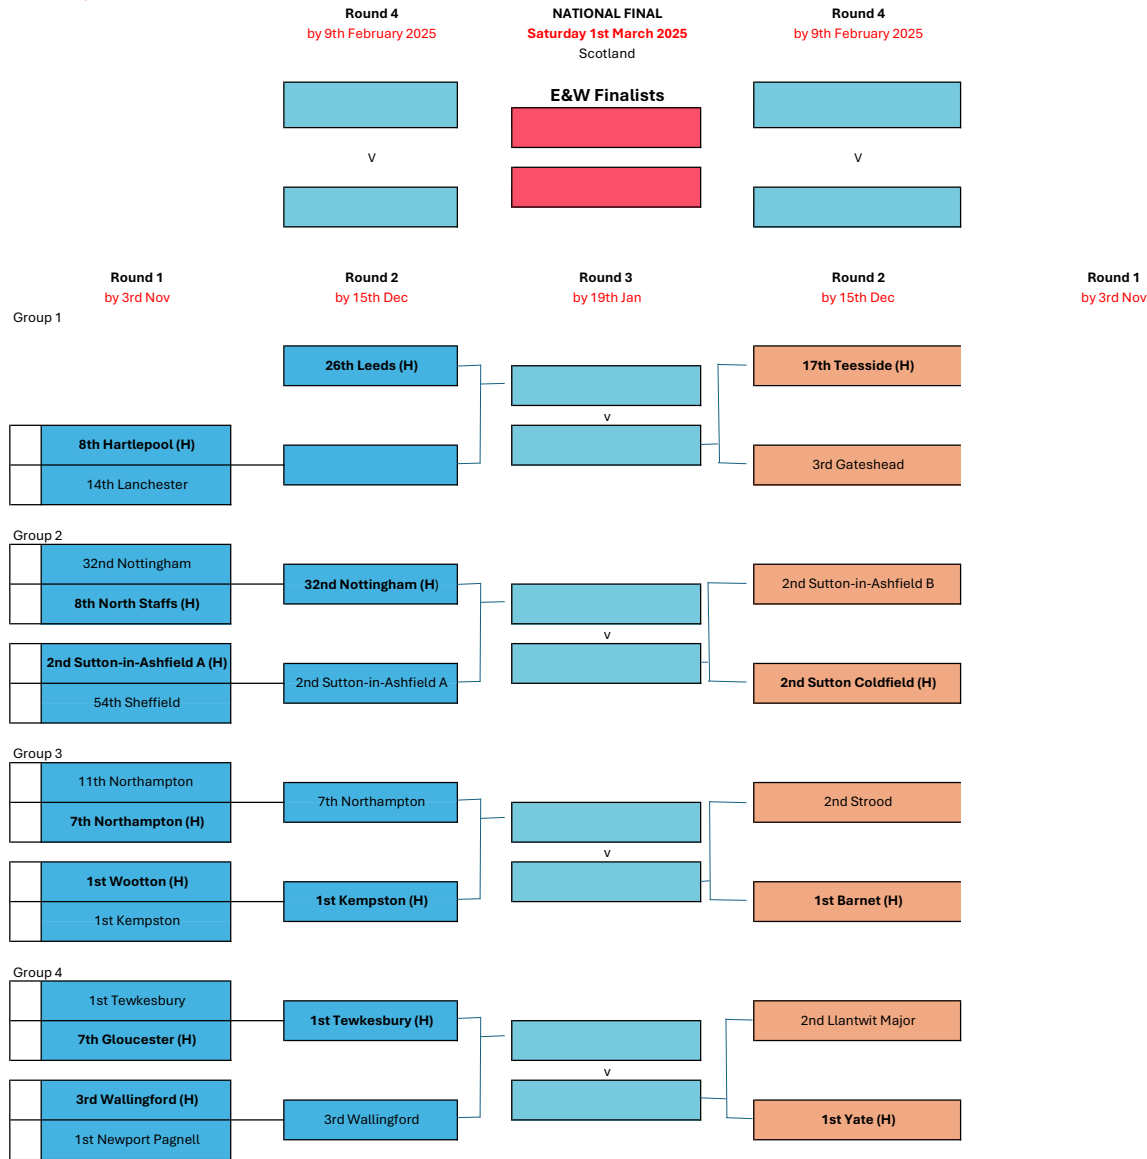

E&W National Competitions: Chess Draw 2024-25

Updated: 18/11/2024

Companies in **bold** and with **(H)** are nominated as HOST COMPANY  
 Where there is no HOST COMPANY identified this should be agreed mutually between participating Companies.